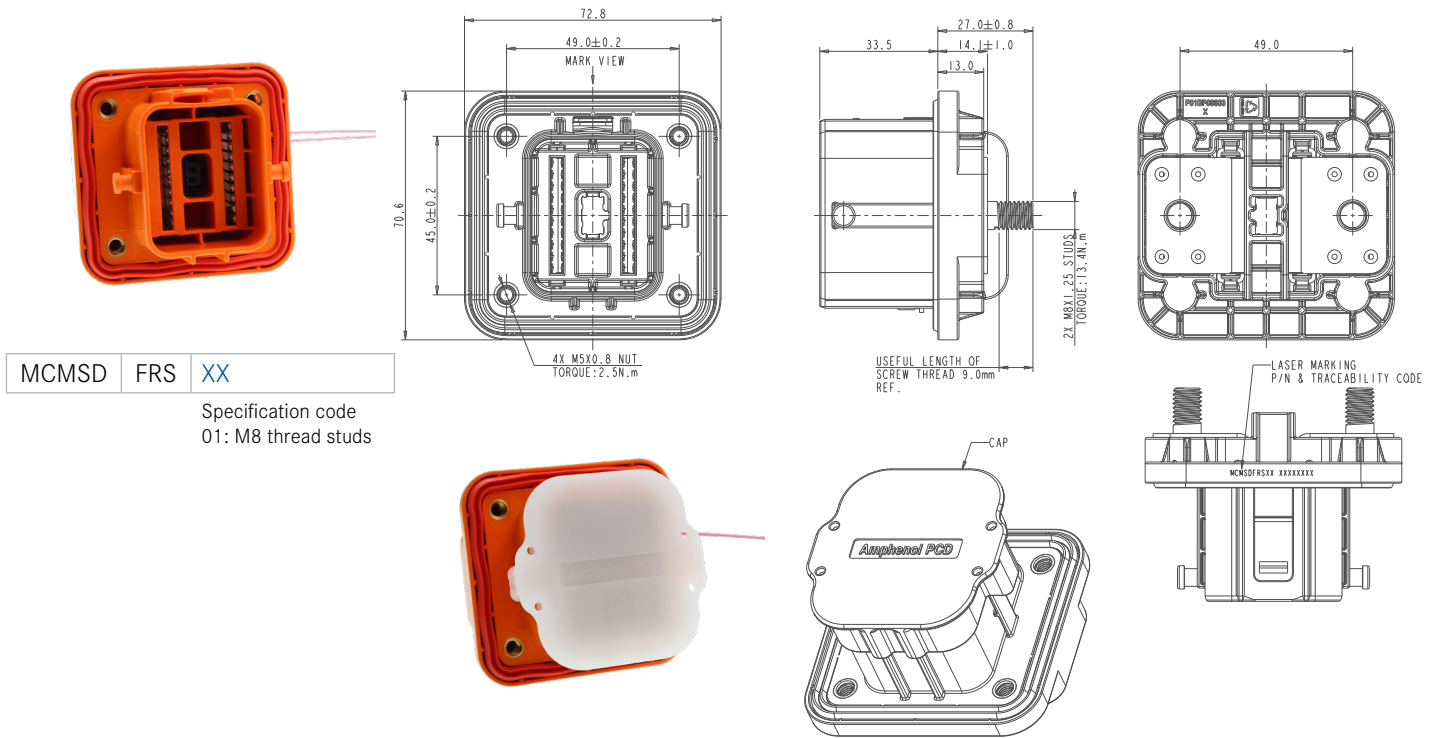

Specifications

Rated current:	350A@ ambient temperature 70°C	Mating cycles:	50 cycles
Rated voltage:	1500V (DC)	Waterproof:	IP67 & IPX9K
Operating temperature:	-40 to 125°C	IP2XB (Socket)	Yes
Insulation resistance:	200 MΩ Min	Ambient temperature:	-40 to 70°C
Dielectric withstanding voltage:	4000V AC	RoHS	Yes

Receptacle

Plug

MCMSSD	M	X
--------	---	---

HVIL code
0: without HVIL
1: with HVIL