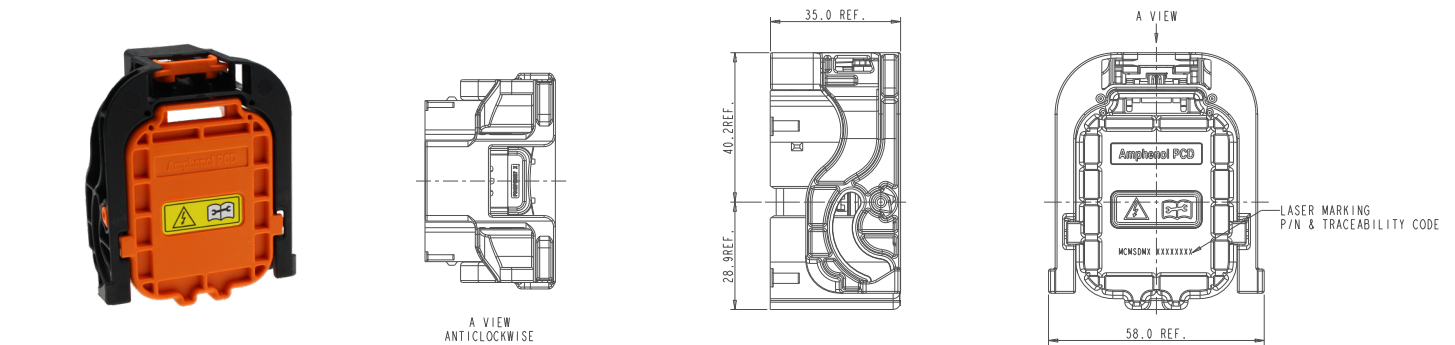

Specifications

Rated current:	350A@ ambient temperature 70°C	Mating cycles:	50 cycles
Rated voltage:	1500V (DC)	Waterproof:	IP67 & IPX9K
Operating temperature:	-40 to 125°C	IP2XB (Socket)	Yes
Insulation resistance:	200 MΩ Min	Ambient temperature:	-40 to 70°C
Dielectric withstanding voltage:	4000V AC	RoHS	Yes

Receptacle

Plug

MCMSSD	M	X
--------	---	---

HVIL code
0: without HVIL
1: with HVIL