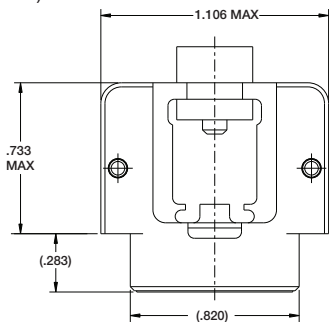

# FIBER OPTIC VITA 66.1: Standard 2MT Backplane

PART NUMBER: 10-504639-002

(Dimensions in Inches)

VITA 66.1

# FIBER OPTIC VITA 66.1: Standard 2MT Module

PART NUMBER: 10-504637-004

(Dimensions in Inches)

# FIBER OPTIC VITA 66.1: Standard 2MT Installation & Assembly

VITA 66.1