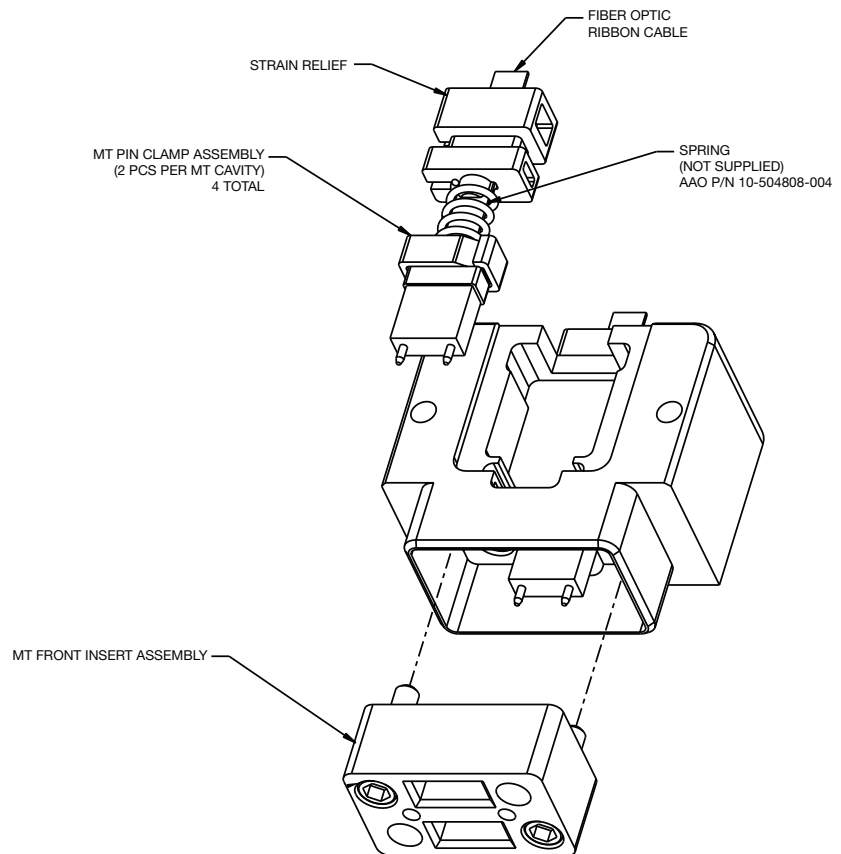

# FIBER OPTIC VITA 66.1: Standard 2MT Backplane

PART NUMBER: 10-504639-002

(Dimensions in Inches)

VITA 66.1

# FIBER OPTIC VITA 66.1: Standard 2MT Module

PART NUMBER: 10-504637-004

(Dimensions in Inches)

# FIBER OPTIC VITA 66.1: Standard 2MT Installation & Assembly

VITA 66.1