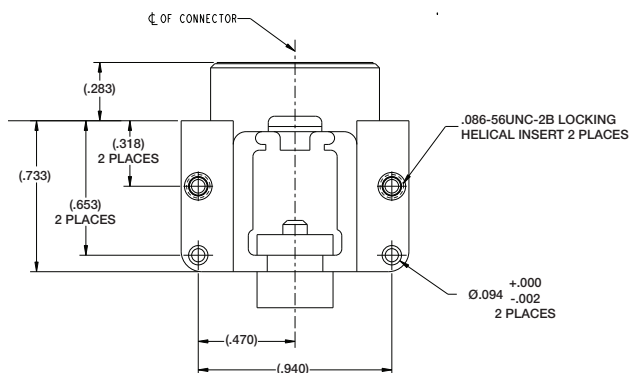

# FIBER OPTIC VITA 66.1: Standard 2MT Backplane

PART NUMBER: 10-504639-002

(Dimensions in Inches)

VITA 66.1

# FIBER OPTIC VITA 66.1: Standard 2MT Module

PART NUMBER: 10-504637-004

(Dimensions in Inches)

# FIBER OPTIC VITA 66.1: Standard 2MT Installation & Assembly

VITA 66.1