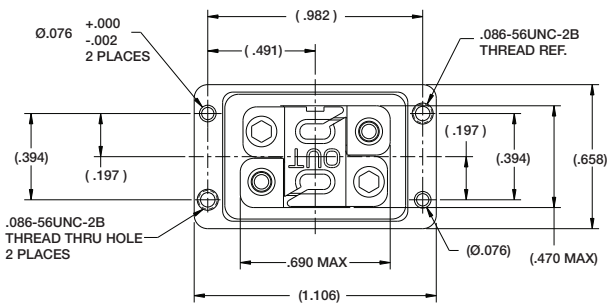

# FIBER OPTIC VITA 66.1: Standard 2MT Backplane

PART NUMBER: 10-504639-002

(Dimensions in Inches)

VITA 66.1

# FIBER OPTIC VITA 66.1: Standard 2MT Module

PART NUMBER: 10-504637-004

(Dimensions in Inches)

# FIBER OPTIC VITA 66.1: Standard 2MT Installation & Assembly

VITA 66.1