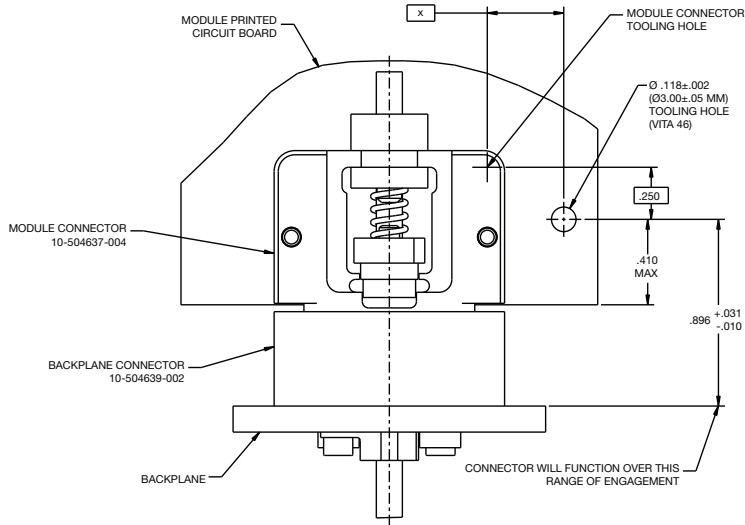

# FIBER OPTIC VITA 66.1: Standard 2MT Backplane

PART NUMBER: 10-504639-002

(Dimensions in Inches)

VITA 66.1

# FIBER OPTIC VITA 66.1: Standard 2MT Module

PART NUMBER: 10-504637-004

(Dimensions in Inches)

# FIBER OPTIC VITA 66.1: Standard 2MT Installation & Assembly

VITA 66.1