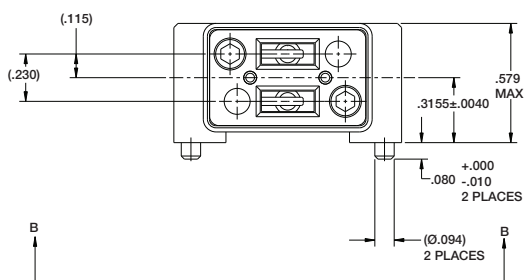

# FIBER OPTIC VITA 66.1: Standard 2MT Backplane

PART NUMBER: 10-504639-002

(Dimensions in Inches)

VITA 66.1

# FIBER OPTIC VITA 66.1: Standard 2MT Module

PART NUMBER: 10-504637-004

(Dimensions in Inches)

# FIBER OPTIC VITA 66.1: Standard 2MT Installation & Assembly

VITA 66.1