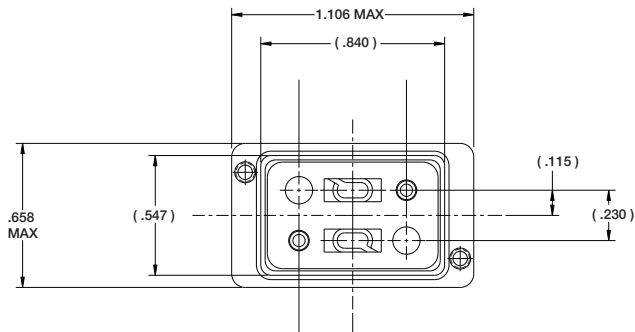

# FIBER OPTIC VITA 66.1: Standard 2MT Backplane

PART NUMBER: 10-504639-002

(Dimensions in Inches)

VITA 66.1

# FIBER OPTIC VITA 66.1: Standard 2MT Module

PART NUMBER: 10-504637-004

(Dimensions in Inches)

# FIBER OPTIC VITA 66.1: Standard 2MT Installation & Assembly

VITA 66.1