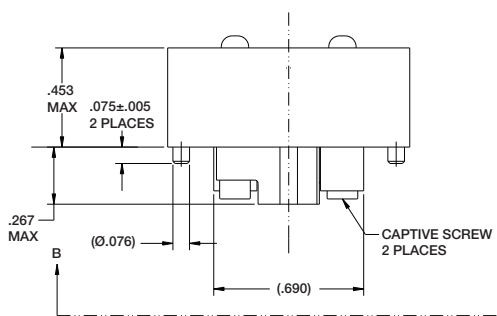

# FIBER OPTIC VITA 66.1: Standard 2MT Backplane

PART NUMBER: 10-504639-002

(Dimensions in Inches)

VITA 66.1

# FIBER OPTIC VITA 66.1: Standard 2MT Module

PART NUMBER: 10-504637-004

(Dimensions in Inches)

# FIBER OPTIC VITA 66.1: Standard 2MT Installation & Assembly

VITA 66.1