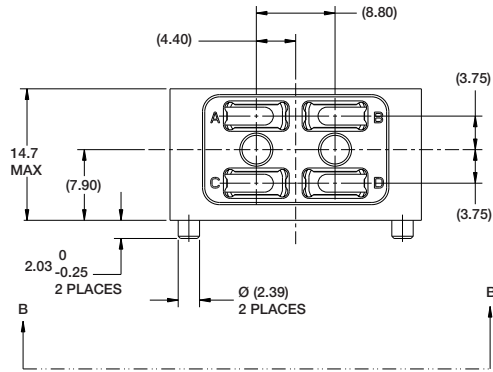

FIBER OPTIC VITA 66.1: Double Density 4MT Module

PART NUMBER: 10-504637-010

(Dimensions in MM)

.086-56UNC-2B LOCKING
HELICAL INSERT 2 PLACES

VITA 66.1