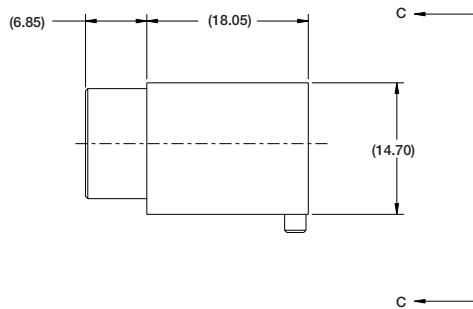

FIBER OPTIC VITA 66.1: Double Density 4MT Module

PART NUMBER: 10-504637-010

(Dimensions in MM)

.086-56UNC-2B LOCKING
HELICAL INSERT 2 PLACES

VITA 66.1