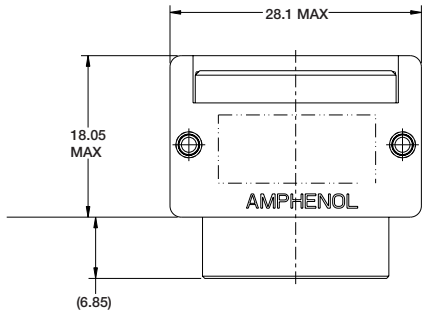

FIBER OPTIC VITA 66.1: Double Density 4MT Module

PART NUMBER: 10-504637-010

(Dimensions in MM)

.086-56UNC-2B LOCKING
HELICAL INSERT 2 PLACES

VITA 66.1