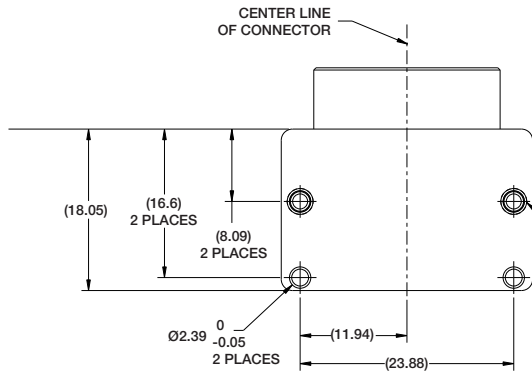

FIBER OPTIC VITA 66.1: Double Density 4MT Module

PART NUMBER: 10-504637-010

(Dimensions in MM)

.086-56UNC-2B LOCKING
HELICAL INSERT 2 PLACES

VITA 66.1