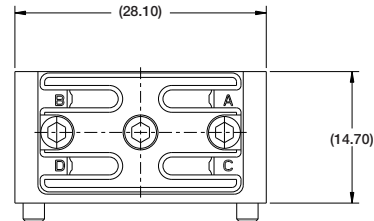

FIBER OPTIC VITA 66.1: Double Density 4MT Module

PART NUMBER: 10-504637-010

(Dimensions in MM)

.086-56UNC-2B LOCKING
HELICAL INSERT 2 PLACES

VITA 66.1