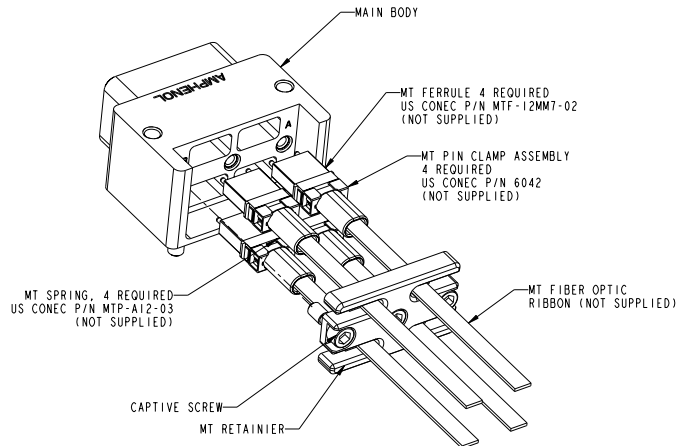

FIBER OPTIC VITA 66.1: Double Density 4MT Module

PART NUMBER: 10-504637-010

(Dimensions in MM)

.086-56UNC-2B LOCKING
HELICAL INSERT 2 PLACES

VITA 66.1