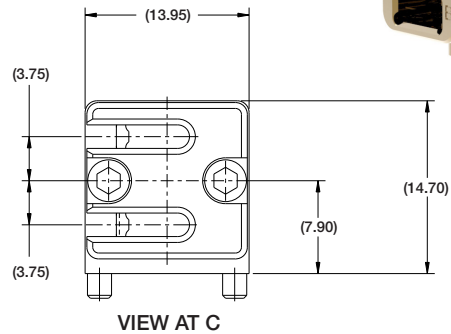

FIBER OPTIC VITA 66.4: Double Density 2MT Special Module

PART NUMBER: 10-504637-011

(Dimensions in MM)

REAR EXPLODED
ASSEMBLY VIEW

VITA 66.4