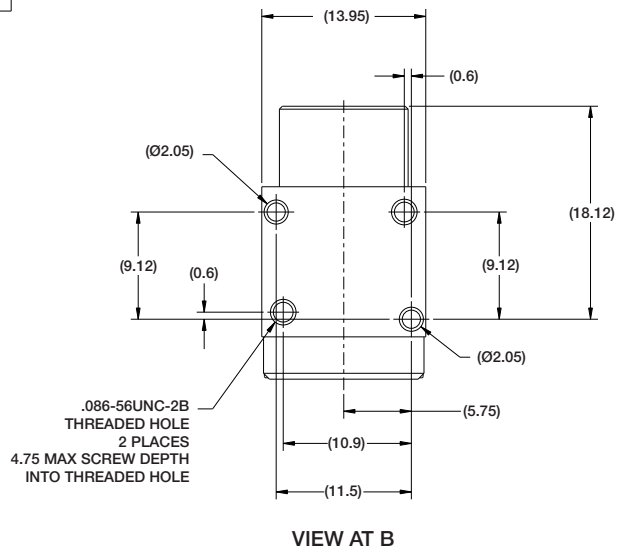

FIBER OPTIC VITA 66.4: Double Density 2MT Special Module

PART NUMBER: 10-504637-011

(Dimensions in MM)

REAR EXPLODED
ASSEMBLY VIEW

VITA 66.4