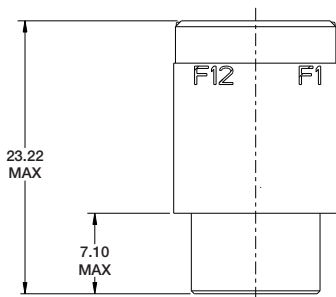

FIBER OPTIC VITA 66.4: Double Density 2MT Special Module

PART NUMBER: 10-504637-011

(Dimensions in MM)

REAR EXPLODED
ASSEMBLY VIEW

VITA 66.4