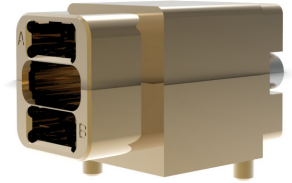

FIBER OPTIC VITA 66.4: Double Density 2MT Special Module

PART NUMBER: 10-504637-011

(Dimensions in MM)

REAR EXPLODED
ASSEMBLY VIEW

VITA 66.4