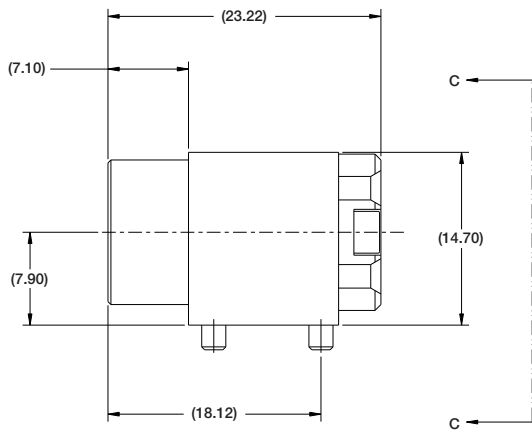

FIBER OPTIC VITA 66.4: Double Density 2MT Special Module

PART NUMBER: 10-504637-011

(Dimensions in MM)

REAR EXPLODED
ASSEMBLY VIEW

VITA 66.4