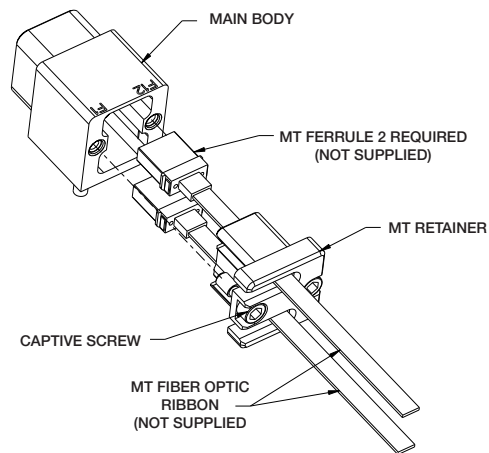

FIBER OPTIC VITA 66.4: Double Density 2MT Special Module

PART NUMBER: 10-504637-011

(Dimensions in MM)

REAR EXPLODED
ASSEMBLY VIEW

VITA 66.4