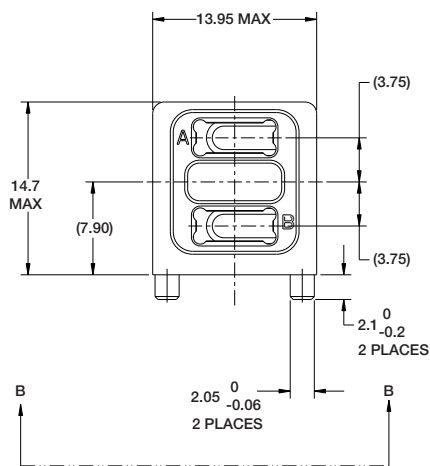

FIBER OPTIC VITA 66.4: Double Density 2MT Special Module

PART NUMBER: 10-504637-011

(Dimensions in MM)

REAR EXPLODED
ASSEMBLY VIEW

VITA 66.4