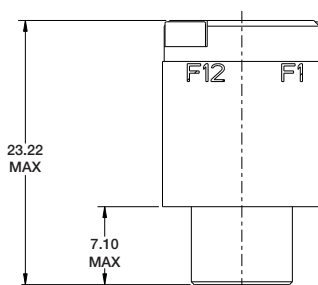

FIBER OPTIC VITA 66.4: 1MT Special Module

PART NUMBER: 10-504637-012

(Dimensions in MM)

VIEW AT B

VIEW AT C

REAR EXPLODED ASSEMBLY VIEW

VITA 66.4