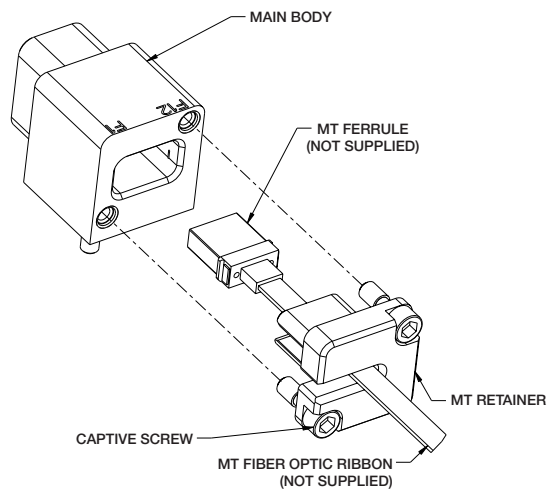

FIBER OPTIC VITA 66.4: 1MT Special Module

PART NUMBER: 10-504637-012

(Dimensions in MM)

VIEW AT B

VIEW AT C

REAR EXPLODED ASSEMBLY VIEW

VITA 66.4