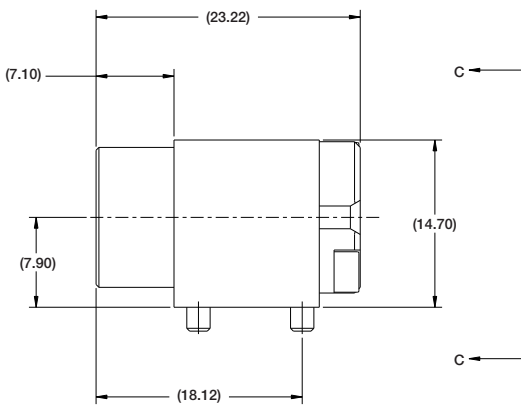

FIBER OPTIC VITA 66.4: 1MT Special Module

PART NUMBER: 10-504637-012

(Dimensions in MM)

VIEW AT B

VIEW AT C

REAR EXPLODED ASSEMBLY VIEW

VITA 66.4