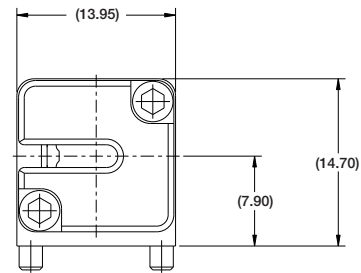

FIBER OPTIC VITA 66.4: 1MT Special Module

PART NUMBER: 10-504637-012

(Dimensions in MM)

VIEW AT B

VIEW AT C

REAR EXPLODED ASSEMBLY VIEW

VITA 66.4