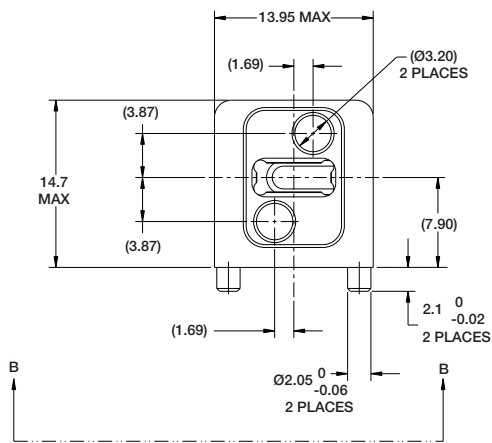

FIBER OPTIC VITA 66.4: 1MT Special Module

PART NUMBER: 10-504637-012

(Dimensions in MM)

VIEW AT B

VIEW AT C

REAR EXPLODED ASSEMBLY VIEW

VITA 66.4