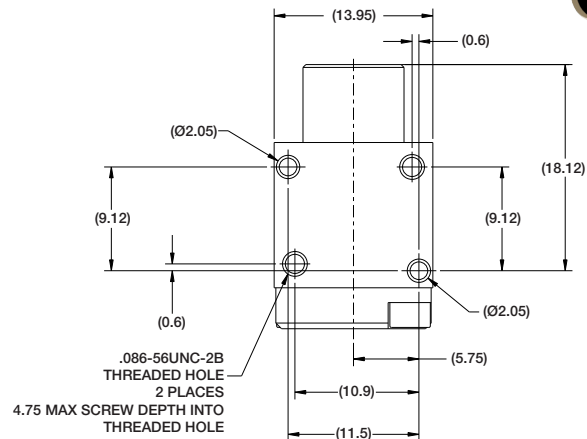

FIBER OPTIC VITA 66.4: 1MT Special Module

PART NUMBER: 10-504637-012

(Dimensions in MM)

VIEW AT B

VIEW AT C

REAR EXPLODED ASSEMBLY VIEW

VITA 66.4