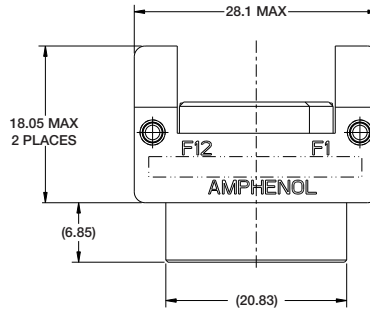

FIBER OPTIC VITA 66.1: 2MT Special Module

PART NUMBER: 10-504637-013

(Dimensions in MM)

VITA 66.1