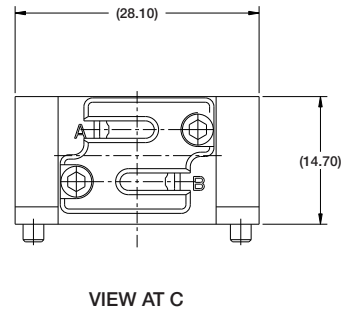

FIBER OPTIC VITA 66.1: 2MT Special Module

PART NUMBER: 10-504637-013

(Dimensions in MM)

VITA 66.1