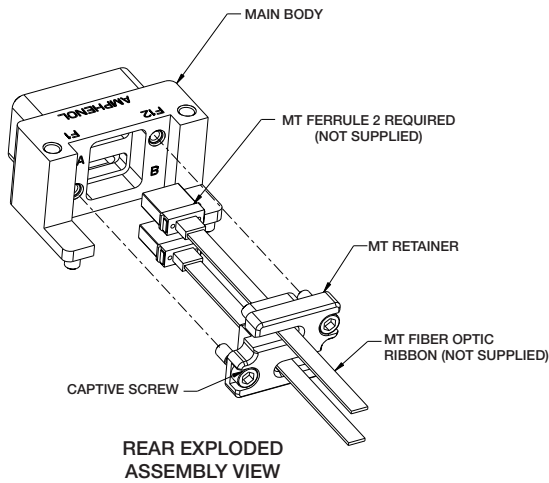

FIBER OPTIC VITA 66.1: 2MT Special Module

PART NUMBER: 10-504637-013

(Dimensions in MM)

VITA 66.1