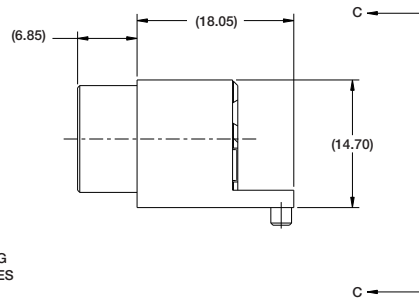

FIBER OPTIC VITA 66.1: 2MT Special Module

PART NUMBER: 10-504637-013

(Dimensions in MM)

VITA 66.1