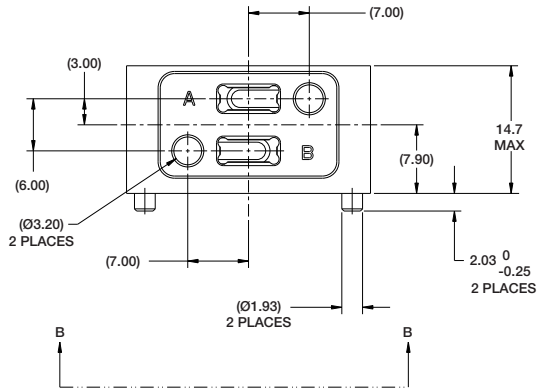

FIBER OPTIC VITA 66.1: 2MT Special Module

PART NUMBER: 10-504637-013

(Dimensions in MM)

VITA 66.1