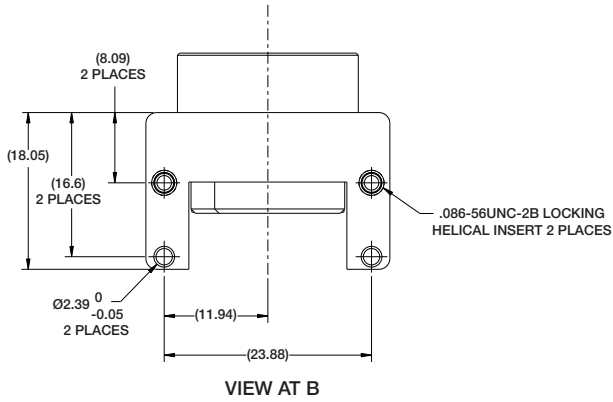

FIBER OPTIC VITA 66.1: 2MT Special Module

PART NUMBER: 10-504637-013

(Dimensions in MM)

VITA 66.1