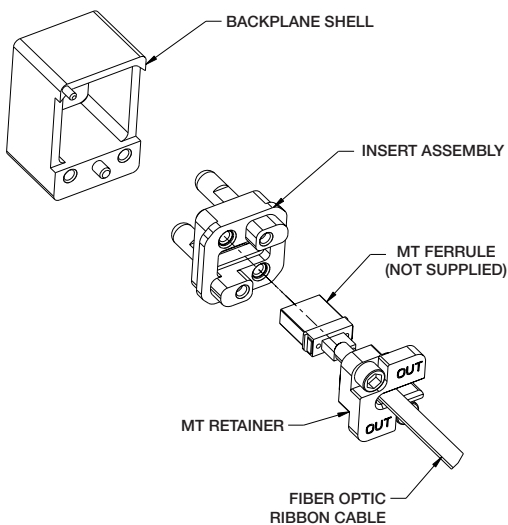

FIBER OPTIC VITA 66.4: Standard 1MT Backplane

PART NUMBER: 10-504639-006

(Dimensions in MM)

VITA 66.4