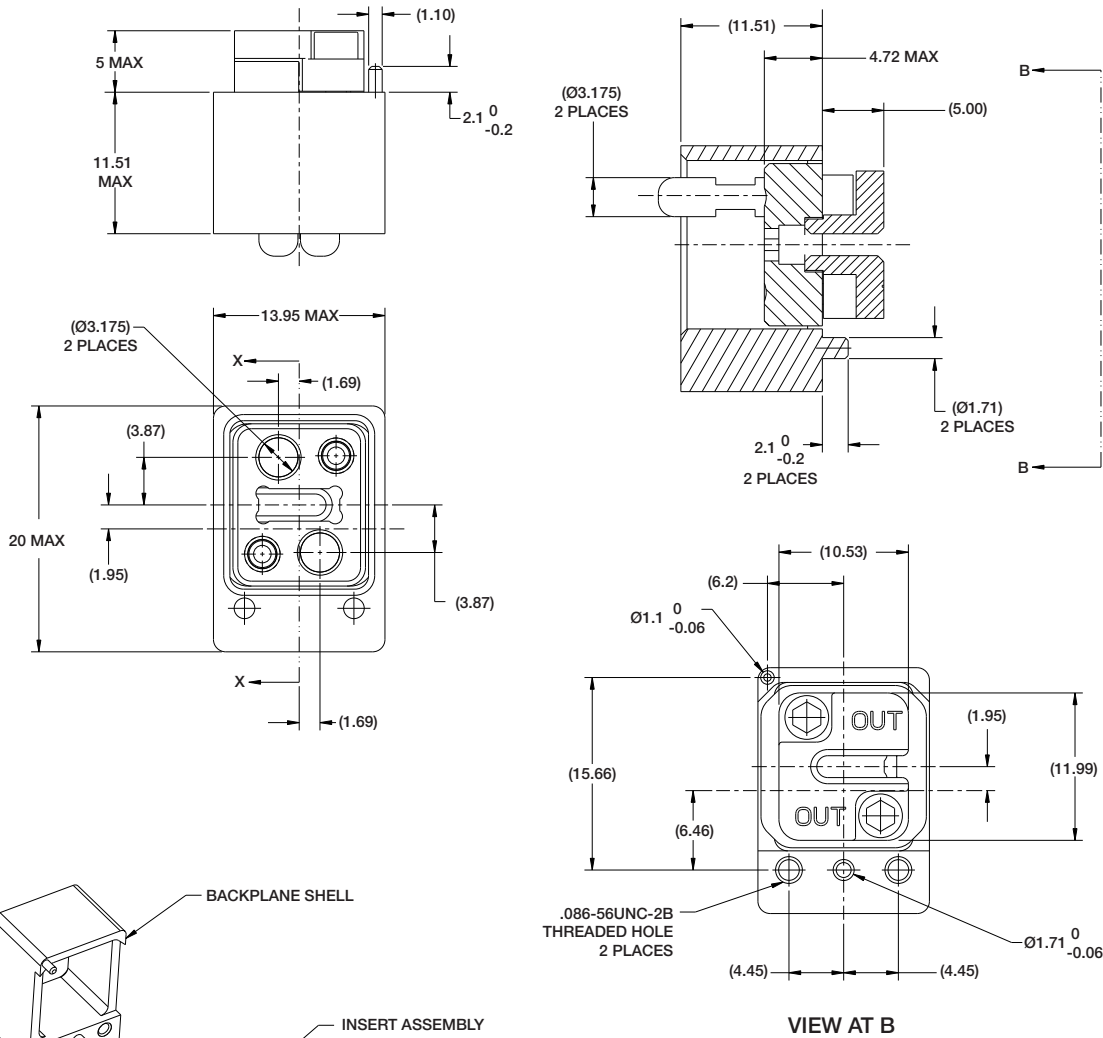

FIBER OPTIC VITA 66.4: Standard 1MT Backplane

PART NUMBER: 10-504639-006

(Dimensions in MM)

VITA 66.4