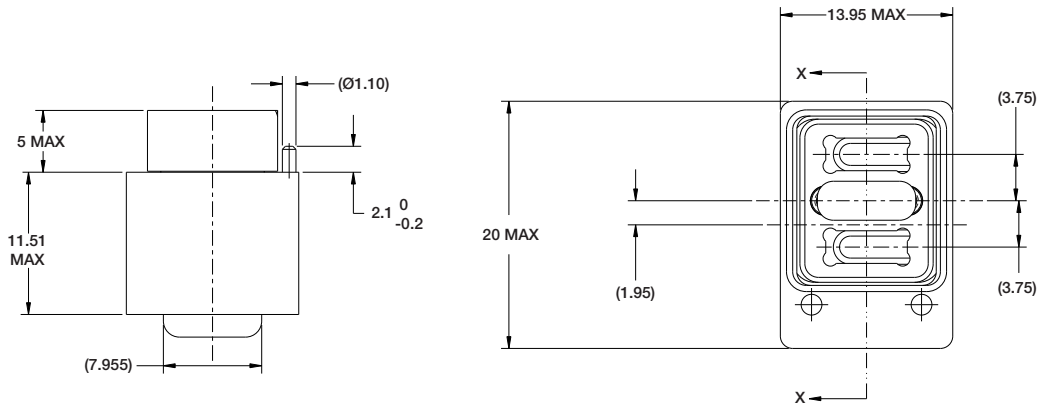

FIBER OPTIC VITA 66.4: Double Density 2MT Backplane

PART NUMBER: 10-504639-007

(Dimensions in MM)

VITA 66.4