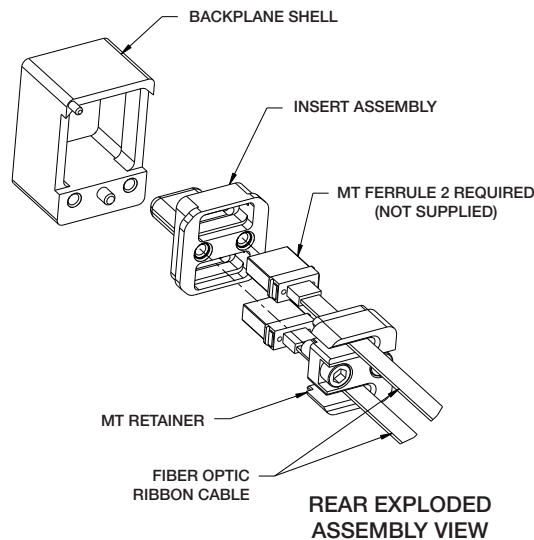

FIBER OPTIC VITA 66.4: Double Density 2MT Backplane

PART NUMBER: 10-504639-007

(Dimensions in MM)

VITA 66.4