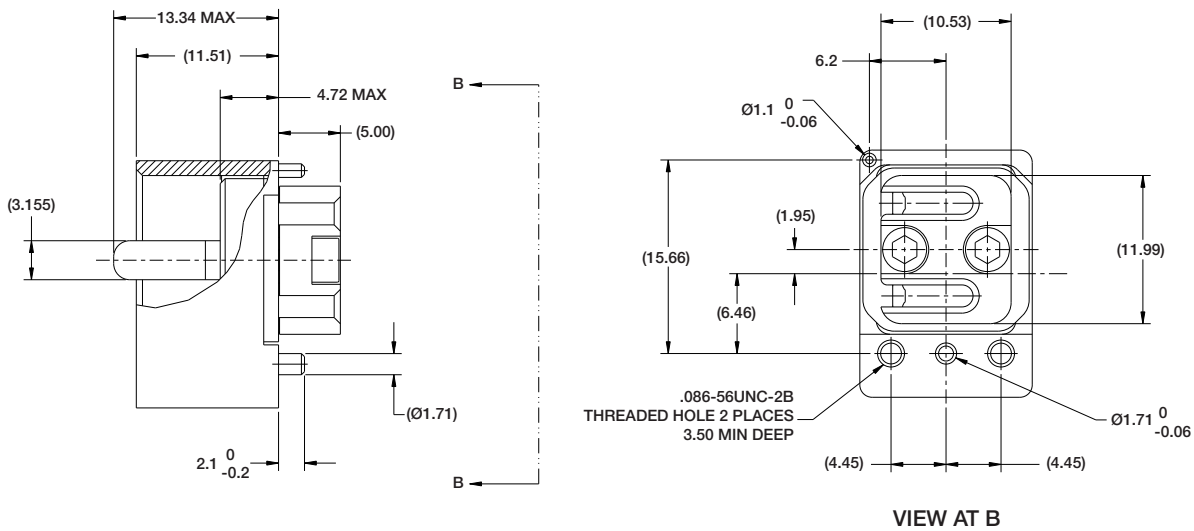

FIBER OPTIC VITA 66.4: Double Density 2MT Backplane

PART NUMBER: 10-504639-007

(Dimensions in MM)

VITA 66.4