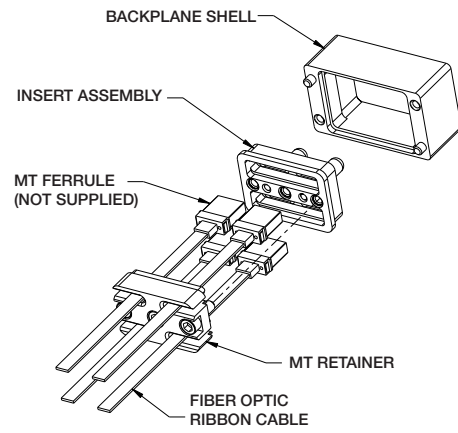

# FIBER OPTIC VITA 66.1: Double Density 4MT Backplane

PART NUMBER: 10-504639-008

(Dimensions in MM)

**VITA 66.1**

REAR EXPLODED ASSEMBLY VIEW  
SCALE 2.000