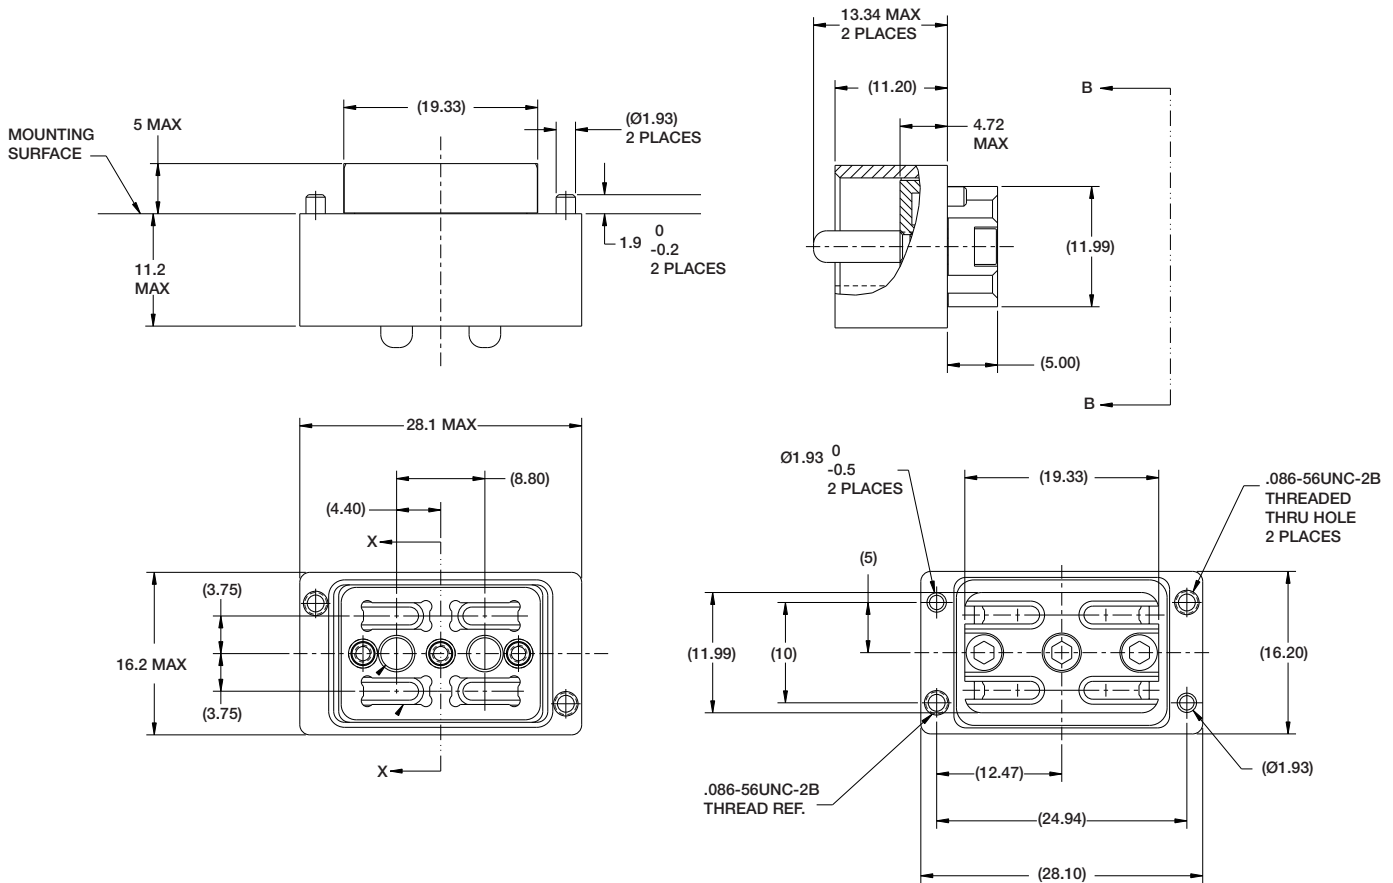

# FIBER OPTIC VITA 66.1: Double Density 4MT Backplane

PART NUMBER: 10-504639-008

(Dimensions in MM)

**VITA 66.1**

REAR EXPLODED ASSEMBLY VIEW  
SCALE 2.000