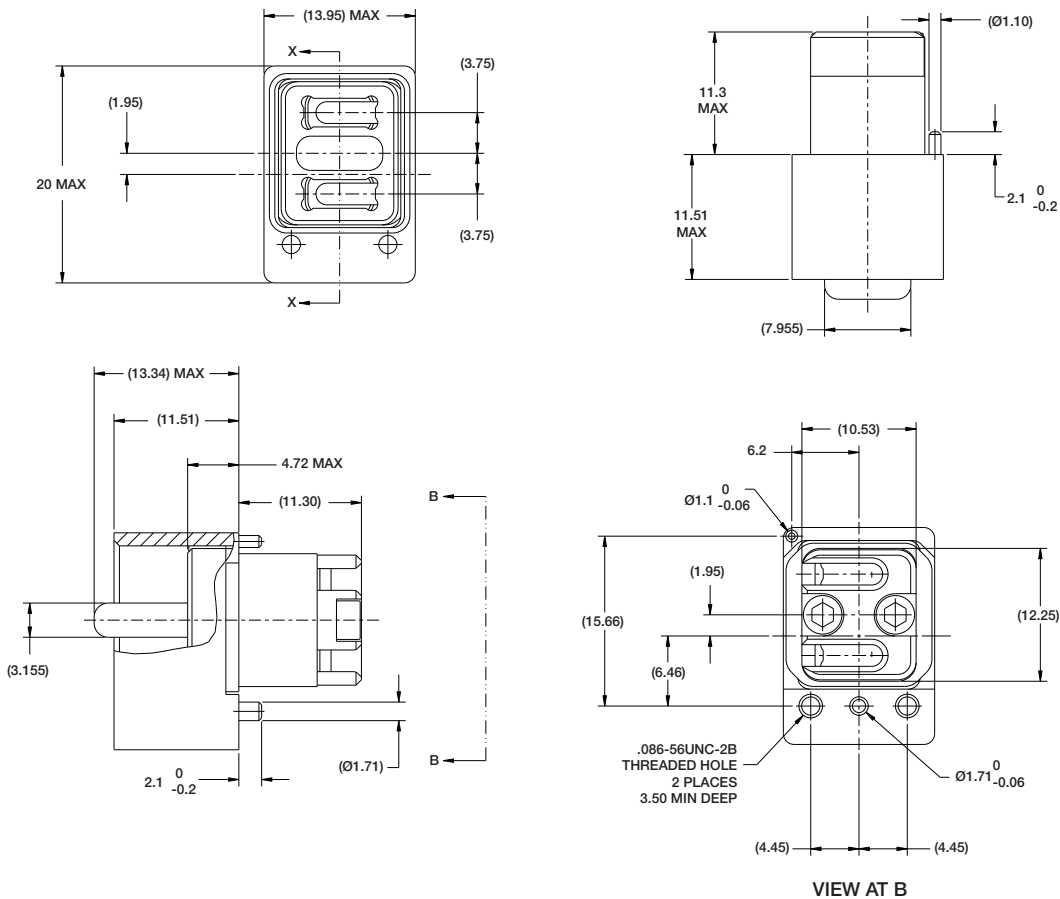

FIBER OPTIC VITA 66.4: Double Density Spring Loaded 2MT Backplane

PART NUMBER: 10-504639-009

(Dimensions in MM)

REAR EXPLODED ASSEMBLY VIEW

VITA 66.4