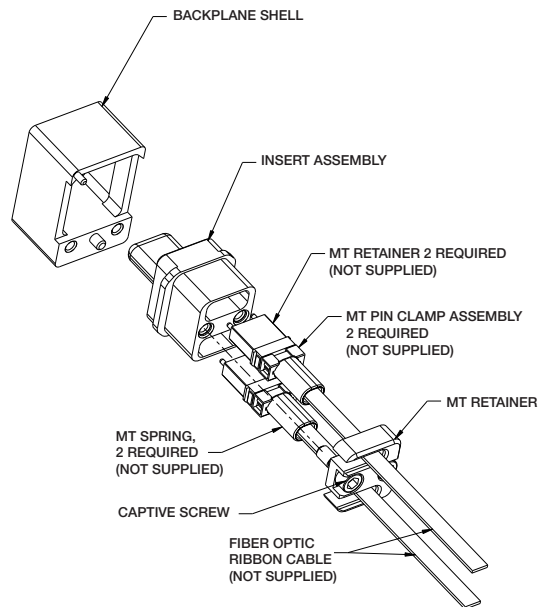

FIBER OPTIC VITA 66.4: Double Density Spring Loaded 2MT Backplane

PART NUMBER: 10-504639-009

(Dimensions in MM)

REAR EXPLODED ASSEMBLY VIEW

VITA 66.4