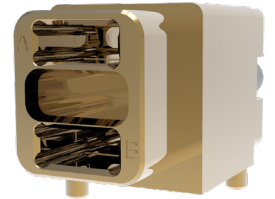

FIBER OPTIC VITA 66.4: Double Density Spring Loaded 2MT Backplane

PART NUMBER: 10-504639-009

(Dimensions in MM)

REAR EXPLODED ASSEMBLY VIEW

VITA 66.4