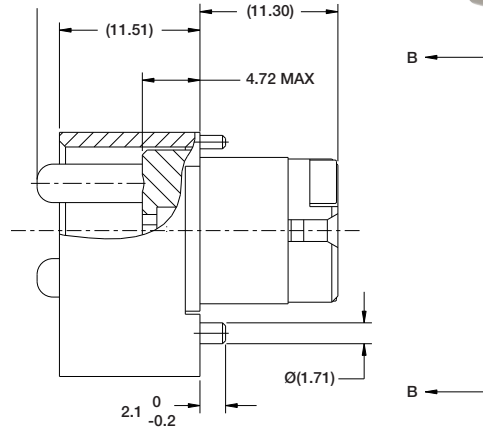

FIBER OPTIC VITA 66.4: Spring Loaded 1MT Backplane

PART NUMBER: 10-504639-010

(Dimensions in MM)

VIEW AT B

REAR EXPLODED ASSEMBLY VIEW

VITA 66.4