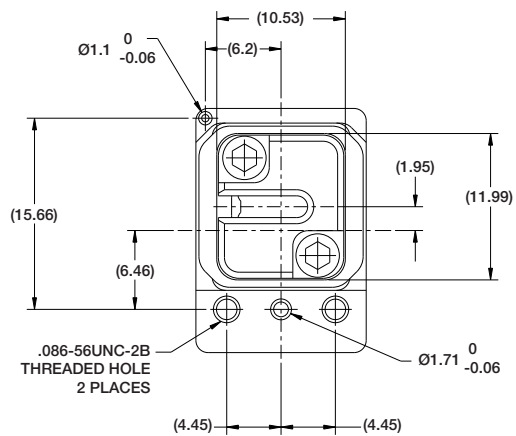

FIBER OPTIC VITA 66.4: Spring Loaded 1MT Backplane

PART NUMBER: 10-504639-010

(Dimensions in MM)

VIEW AT B

REAR EXPLODED ASSEMBLY VIEW

VITA 66.4