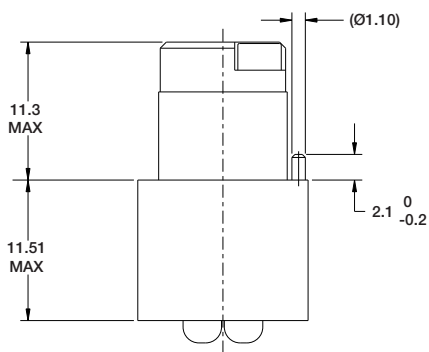

FIBER OPTIC VITA 66.4: Spring Loaded 1MT Backplane

PART NUMBER: 10-504639-010

(Dimensions in MM)

VIEW AT B

REAR EXPLODED ASSEMBLY VIEW

VITA 66.4