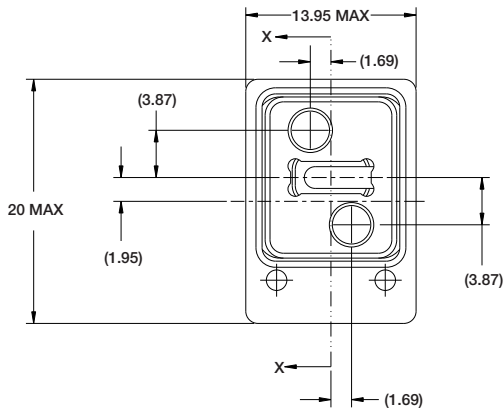

FIBER OPTIC VITA 66.4: Spring Loaded 1MT Backplane

PART NUMBER: 10-504639-010

(Dimensions in MM)

VIEW AT B

REAR EXPLODED ASSEMBLY VIEW

VITA 66.4