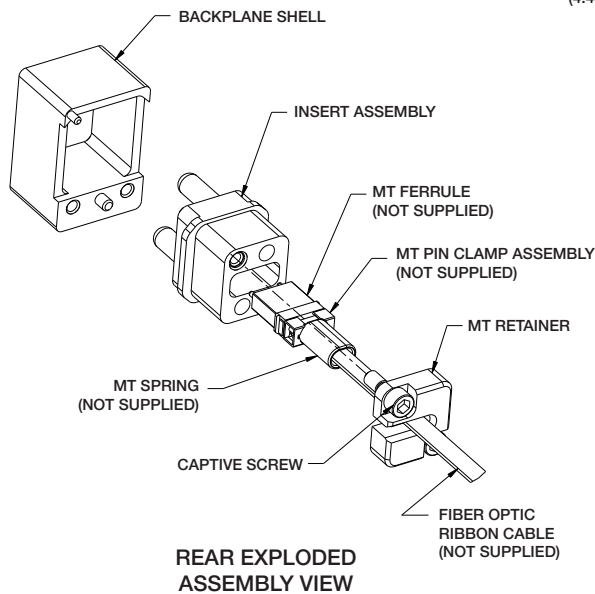

FIBER OPTIC VITA 66.4: Spring Loaded 1MT Backplane

PART NUMBER: 10-504639-010

(Dimensions in MM)

VIEW AT B

REAR EXPLODED ASSEMBLY VIEW

VITA 66.4