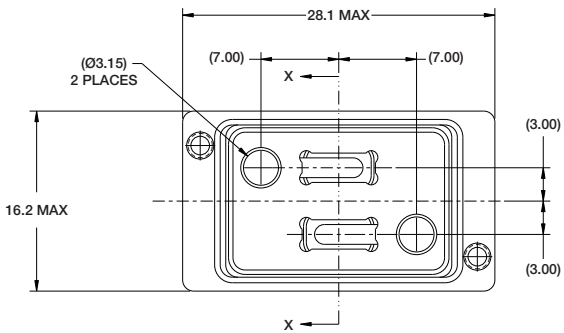

FIBER OPTIC VITA 66.1: 2MT Spring Loaded Backplane

PART NUMBER: 10-504639-011

(Dimensions in MM)

VITA 66.1

REAR EXPLODED ASSEMBLY VIEW
SCALE 3.000