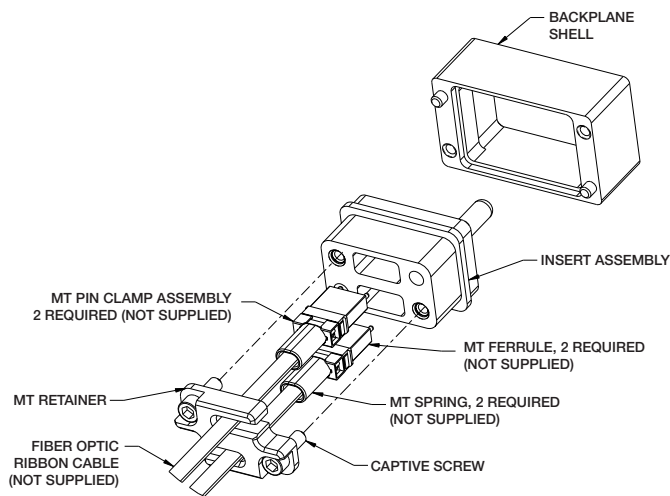

FIBER OPTIC VITA 66.1: 2MT Spring Loaded Backplane

PART NUMBER: 10-504639-011

(Dimensions in MM)

VITA 66.1

REAR EXPLODED ASSEMBLY VIEW
SCALE 3.000