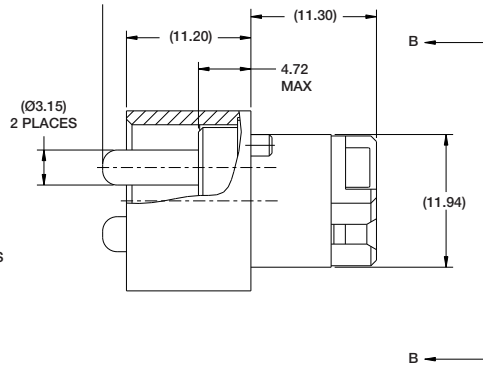

FIBER OPTIC VITA 66.1: 2MT Spring Loaded Backplane

PART NUMBER: 10-504639-011

(Dimensions in MM)

VITA 66.1

REAR EXPLODED ASSEMBLY VIEW
SCALE 3.000