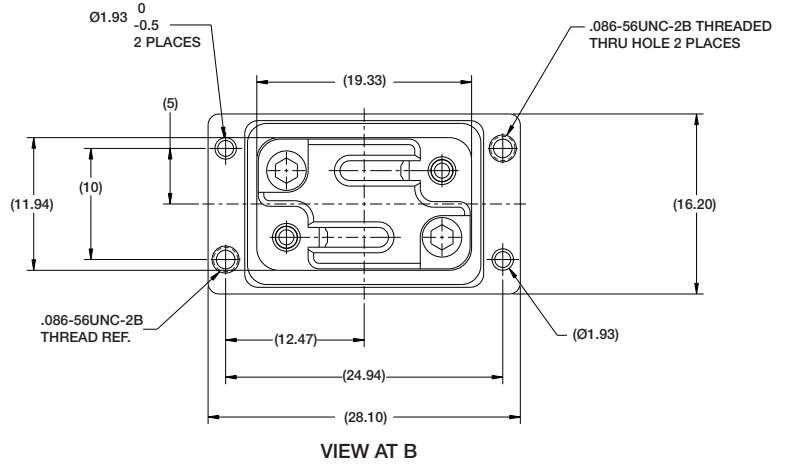

FIBER OPTIC VITA 66.1: 2MT Spring Loaded Backplane

PART NUMBER: 10-504639-011

(Dimensions in MM)

VITA 66.1

REAR EXPLODED ASSEMBLY VIEW
SCALE 3.000