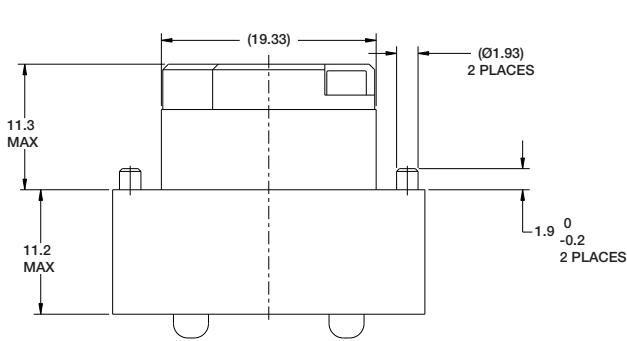

FIBER OPTIC VITA 66.1: 2MT Spring Loaded Backplane

PART NUMBER: 10-504639-011

(Dimensions in MM)

VITA 66.1

REAR EXPLODED ASSEMBLY VIEW
SCALE 3.000