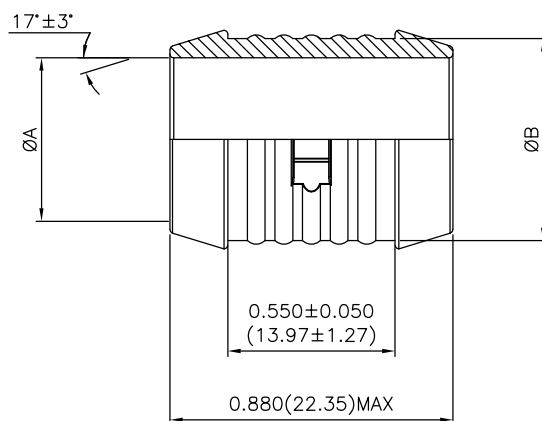

Straight

PART NUMBER

M85049/ 93 - 14

Basic part number

Specification sheet

Dash Number (Table A)

TABLE A

DASH NUMBER	A DIA ± 0.010 (0.254)		B DIA MAX	
	INCH	MM	INCH	MM
04	0.250	6.35	0.390	9.9
06	0.375	9.53	0.515	13.1
08	0.500	12.70	0.640	16.3
10	0.625	15.88	0.770	19.6
12	0.750	19.05	0.903	22.9
14	0.875	22.23	1.094	27.8
16	1.000	25.40	1.173	29.8
18	1.125	28.58	1.310	33.3
20	1.250	31.75	1.447	36.8
22	1.375	34.93	1.578	40.1
24	1.500	38.10	1.703	43.3
26	1.625	41.28	1.828	46.4
28	1.750	44.45	1.953	49.6

MATERIAL -

Composite in accordance with AS85049

NOTE-

For complete dimensions, see the applicable Military Specification