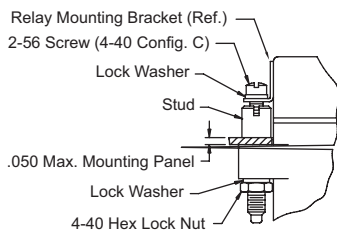

Relay Socket Mounting Instructions

Top Mount & Bottom Mount

Mounting Instructions

MIL-PRF-12883/40, MIL-PRF-12883/41
 MIL-PRF-12883/47, MIL-PRF-12883/48
 MIL-PRF-12883/54, MIL-PRF-12883/55

TOP MOUNT

BOTTOM MOUNT

Mounting Instructions

MIL-PRF-12883/44, MIL-PRF-12883/45
 MIL-PRF-12883/46

TOP MOUNT

BOTTOM MOUNT

Mounting Instructions

Mircominature Relay Sockets

TOP MOUNT

BOTTOM MOUNT

Mounting Instructions

Non-Environmental Solder Termination Relay Sockets

TOP MOUNT

BOTTOM MOUNT