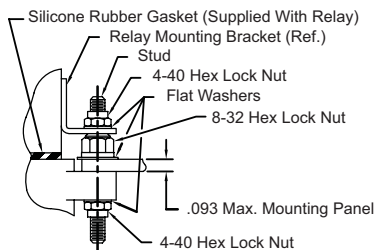

Relay Socket Mounting Instructions

Top Mount & Bottom Mount

Mounting Instructions

MIL-PRF-12883/40, MIL-PRF-12883/41
 MIL-PRF-12883/47, MIL-PRF-12883/48
 MIL-PRF-12883/54, MIL-PRF-12883/55

TOP MOUNT

BOTTOM MOUNT

Mounting Instructions

MIL-PRF-12883/44, MIL-PRF-12883/45
 MIL-PRF-12883/46

TOP MOUNT

BOTTOM MOUNT

Mounting Instructions

Mircominature Relay Sockets

TOP MOUNT

BOTTOM MOUNT

Mounting Instructions

Non-Environmental Solder Termination Relay Sockets

TOP MOUNT

BOTTOM MOUNT