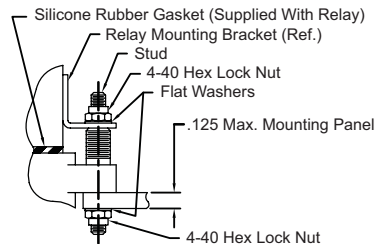

Relay Socket Mounting Instructions

Top Mount & Bottom Mount

Mounting Instructions

MIL-PRF-12883/40, MIL-PRF-12883/41
 MIL-PRF-12883/47, MIL-PRF-12883/48
 MIL-PRF-12883/54, MIL-PRF-12883/55

TOP MOUNT

BOTTOM MOUNT

Mounting Instructions

MIL-PRF-12883/44, MIL-PRF-12883/45
 MIL-PRF-12883/46

TOP MOUNT

BOTTOM MOUNT

Mounting Instructions

Mircominature Relay Sockets

TOP MOUNT

BOTTOM MOUNT

Mounting Instructions

Non-Environmental Solder Termination Relay Sockets

TOP MOUNT

BOTTOM MOUNT