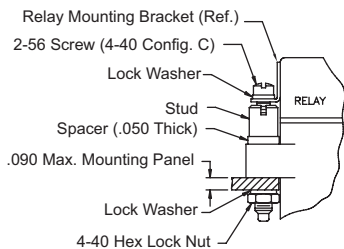

Relay Socket Mounting Instructions

Top Mount & Bottom Mount

Mounting Instructions

MIL-PRF-12883/40, MIL-PRF-12883/41
 MIL-PRF-12883/47, MIL-PRF-12883/48
 MIL-PRF-12883/54, MIL-PRF-12883/55

TOP MOUNT

BOTTOM MOUNT

Mounting Instructions

MIL-PRF-12883/44, MIL-PRF-12883/45
 MIL-PRF-12883/46

TOP MOUNT

BOTTOM MOUNT

Mounting Instructions

Mircominature Relay Sockets

TOP MOUNT

BOTTOM MOUNT

Mounting Instructions

Non-Environmental Solder Termination Relay Sockets

TOP MOUNT

BOTTOM MOUNT