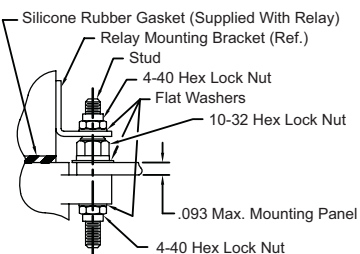

Relay Socket Mounting Instructions

Top Mount & Bottom Mount

Mounting Instructions

MIL-PRF-12883/40, MIL-PRF-12883/41
 MIL-PRF-12883/47, MIL-PRF-12883/48
 MIL-PRF-12883/54, MIL-PRF-12883/55

TOP MOUNT

BOTTOM MOUNT

Mounting Instructions

MIL-PRF-12883/44, MIL-PRF-12883/45
 MIL-PRF-12883/46

TOP MOUNT

BOTTOM MOUNT

Mounting Instructions

Mircominature Relay Sockets

TOP MOUNT

BOTTOM MOUNT

Mounting Instructions

Non-Environmental Solder Termination Relay Sockets

TOP MOUNT

BOTTOM MOUNT