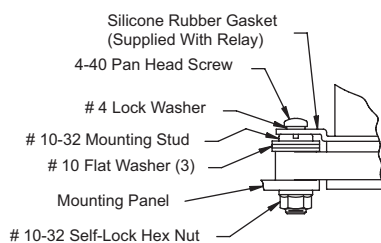

Relay Socket Mounting Instructions

Top Mount & Bottom Mount

Mounting Instructions

MIL-PRF-12883/40, MIL-PRF-12883/41
 MIL-PRF-12883/47, MIL-PRF-12883/48
 MIL-PRF-12883/54, MIL-PRF-12883/55

TOP MOUNT

BOTTOM MOUNT

Mounting Instructions

MIL-PRF-12883/44, MIL-PRF-12883/45
 MIL-PRF-12883/46

TOP MOUNT

BOTTOM MOUNT

Mounting Instructions

Mircominature Relay Sockets

TOP MOUNT

BOTTOM MOUNT

Mounting Instructions

Non-Environmental Solder Termination Relay Sockets

TOP MOUNT

BOTTOM MOUNT