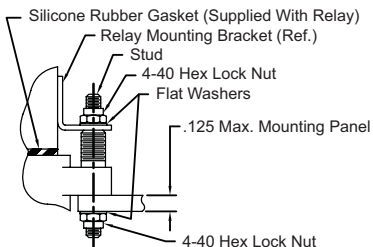

Relay Socket Mounting Instructions

Top Mount & Bottom Mount

Mounting Instructions

MIL-PRF-12883/40, MIL-PRF-12883/41
 MIL-PRF-12883/47, MIL-PRF-12883/48
 MIL-PRF-12883/54, MIL-PRF-12883/55

TOP MOUNT

BOTTOM MOUNT

Mounting Instructions

MIL-PRF-12883/44, MIL-PRF-12883/45
 MIL-PRF-12883/46

TOP MOUNT

BOTTOM MOUNT

Mounting Instructions

Mircominature Relay Sockets

TOP MOUNT

BOTTOM MOUNT

Mounting Instructions

Non-Environmental Solder Termination Relay Sockets

TOP MOUNT

BOTTOM MOUNT